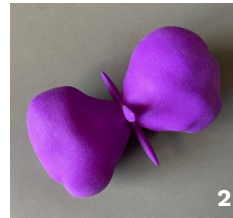

## Mini Star Kits

with NASA's Universe of Learning

*Explore 3 stellar objects in our Milky Way: star birth, a mature star system, and an exploded star.*

1. M16 (Pillars of Creation) is a nearby star-forming region with tall columns of gas and dust.

2. Eta Carinae is a system of two massive stars that produced an explosion resulting in two polar lobes.

3. The Crab Nebula is the remnant of a supernova, with a pulsar at its core.