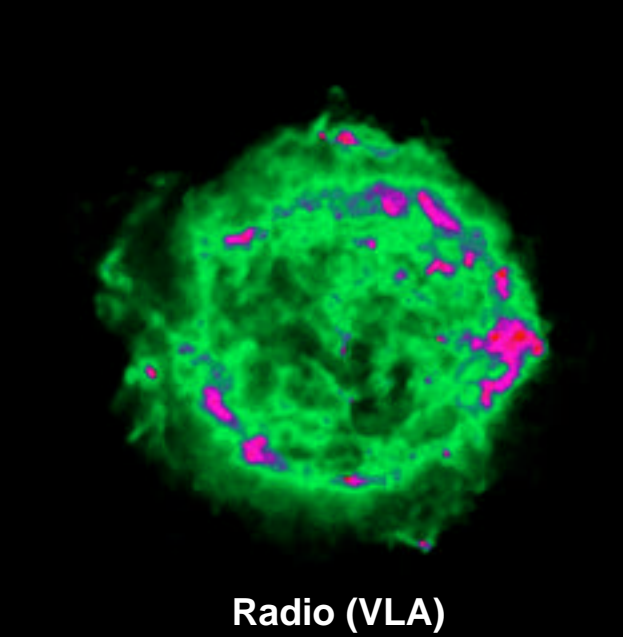

# Chandra X-ray Observatory

**Cas A**

X-ray (NASA/CXC/SAO)

Optical (MDM Obs.)

Radio (VLA)

Infrared (ISO)